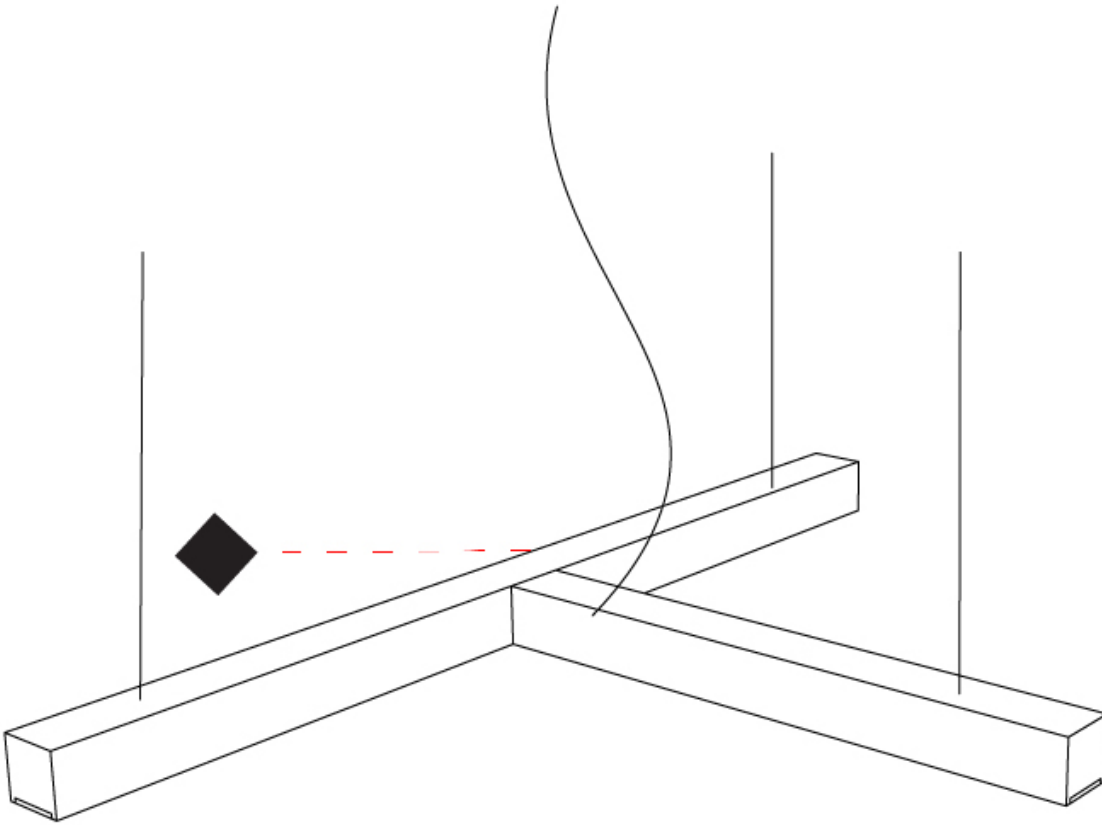

T-SHAPE SUSPENSION

D71000-

PROJECT
TYPE
SPECIFIER
QUANTITY
DATE